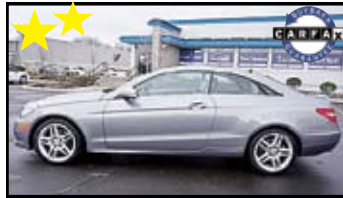

2011 Mercedes E350 Coupe
#11075195T, V6, leather, moonroof, power seats, navigation, automatic, air, CD, cruise, power windows, locks and mirrors, 29,857 miles.
$ 31,930

3925 West Henrietta Rd. | Rochester, NY
585-617-0306