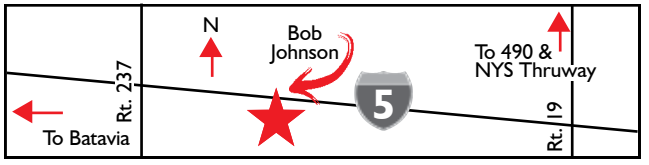

12 Chevy Silverado LT Ext. Cab 4x4
#150781A, V8, automatic, air, CD, cruise, power windows, locks and mirrors, hitch, power seats, 22,934 miles.

Sale Price.....$25,490   **Extra Trade Value -$1000!**   **You Pay Only: $24490**

www.bobjohnsongm.com

10 Jeep Wrangler Unlimited 4x4
#150099A, Sahara, V6, push button start, automatic, air, CD, cruise, power windows, locks and mirrors, 40,236 miles.

Sale Price.....$25,993   **Extra Trade Value -$1000!**   **You Pay Only: $24993**

4x4

www.bobjohnsongm.com

13 Chevy Silverado LT Ext. Cab 4x4
#453A, V8, automatic, air, CD, cruise, power windows, locks and mirrors, power seats, tow pkg., Bluetooth, 25,537 miles.

Sale Price.....$27,490   **Extra Trade Value -$1000!**   **You Pay Only: $26490**

www.bobjohnsongm.com

13 Ram SLT Crew Cab 4x4
#150282A, Hemi V8, automatic, air, CD, cruise, power windows, locks and mirrors, hitch, running boards, 13,605 miles.

Sale Price.....$27,490   **Extra Trade Value -$1000!**   **You Pay Only: $26490**

www.bobjohnsongm.com

WE WILL BRING THE CAR TO YOU!
FINANCING AVAILABLE!

OUR GOAL IS TO GIVE YOU 100% CREDIT APPROVAL!
Mon., Tue., Thu. 8:30AM-8PM : Wed., Fri. 8:30AM-6PM : Sat. 9AM-4PM : Sun. 11AM-4PM
Financing on approved credit. All prices plus tax and license. Trade Bonus on these vehicles to qualified buyers.