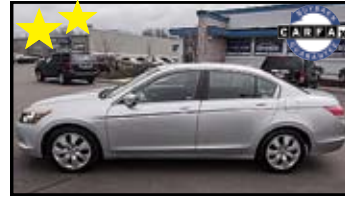

2009 Honda Accord 2.4
#11166355T, leather, moonroof, heated power seats, dual zone climate control, auto, CD, cruise, 94,247 miles.
$13,166